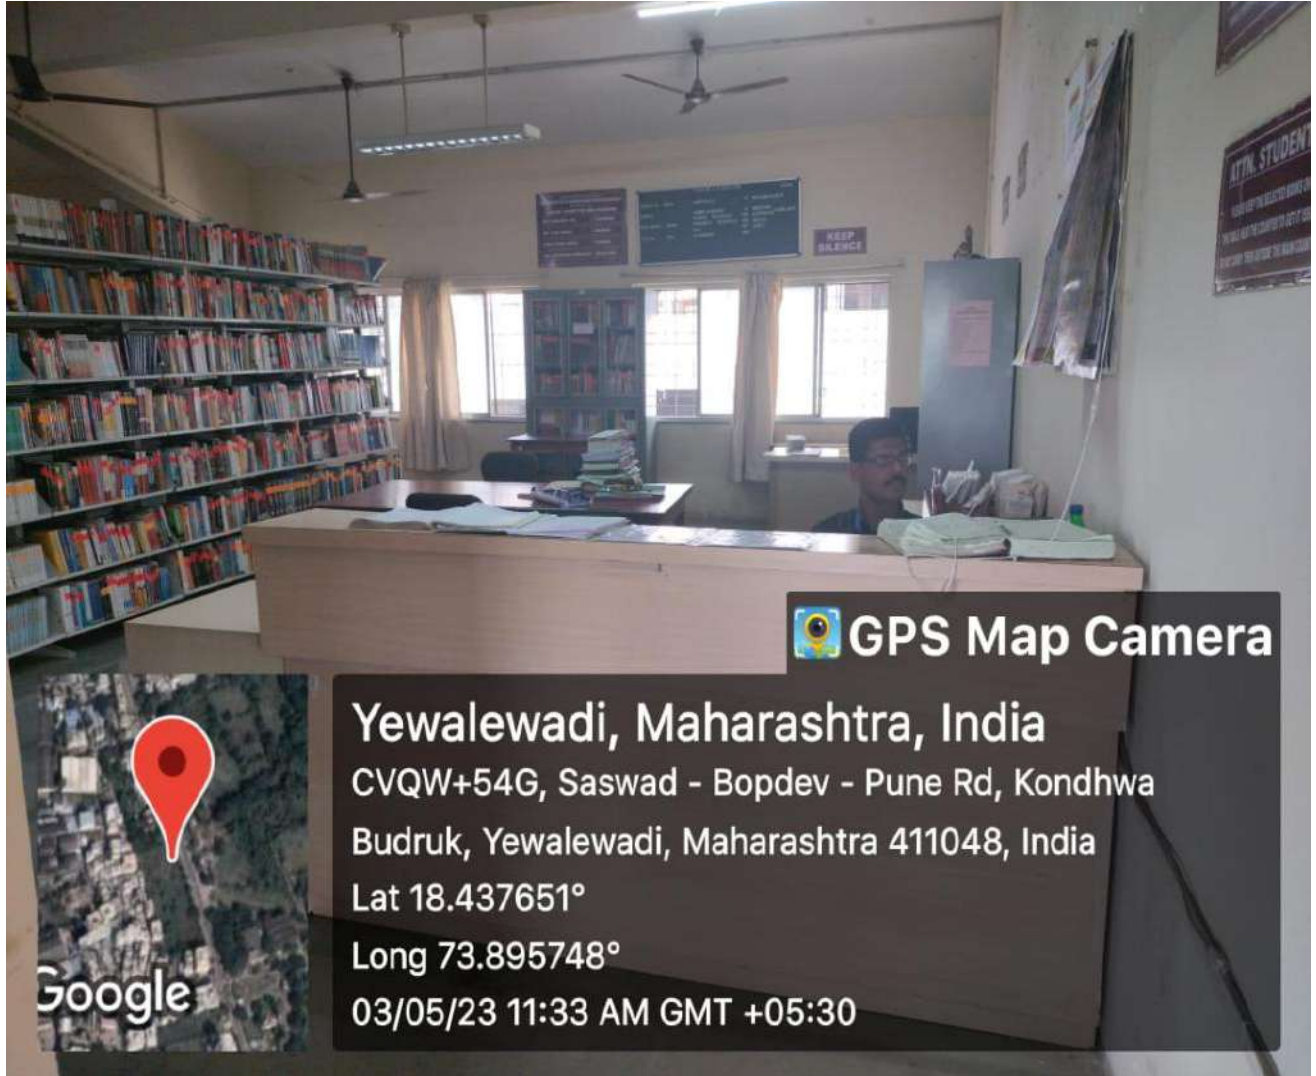

SINHGAD TECHNICAL EDUCATION SOCIETY'S
SINHGAD INSTITUTE OF BUSINESS ADMINISTRATION & RESEARCH

(Approved by AICTE, Recognized by Government of Maharashtra, Affiliated to Savitribai Phule Pune University)

Near PMC Octroi Post, Kondhwa - Saswad Road, Kondhwa (Bk), Pune - 411048 Phone : 020 - 67571101 / 02

Email: director_sibar@sinhgad.edu Web: www.sinhgad.edu

Sinhgad Institutes

Prof. M. N. Navale

M. E. (Elect.), MIE, MBA

FOUNDER PRESIDENT

Dr. (Mrs.) Sunanda M. Navale

B. A., MPM, Ph. D.

FOUNDER SECRETARY

Dr. Dhananjay T. Mandlik

Ph.D. M.Phil., MBA, MCA, MCM, M.COM,
M.A (Psychology), D.L.L. & L.W, DTL

DIRECTOR

Celebrating 30 Years