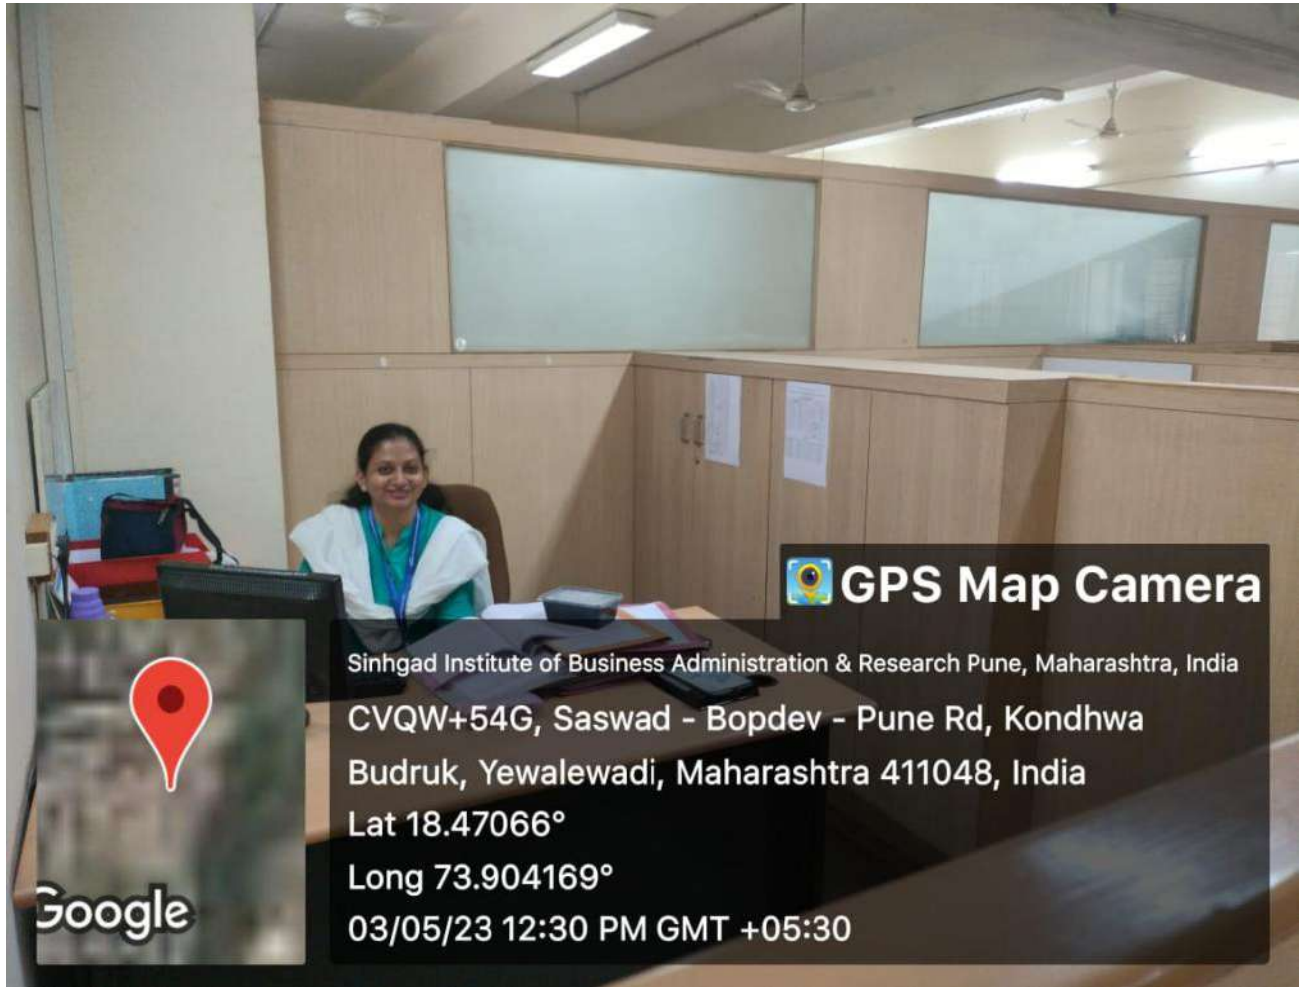

FOUNDER PRESIDENT

Dr. (Mrs.) Sunanda M. Navale

B. A., MPM, Ph. D.

FOUNDER SECRETARY

Dr. Dhananjay T. Mandlik

Ph.D. M.Phil., MBA, MCA, MCM, M.COM,
M.A (Psychology), D.L.L. & L.W, DTL

DIRECTOR

Faculty Room