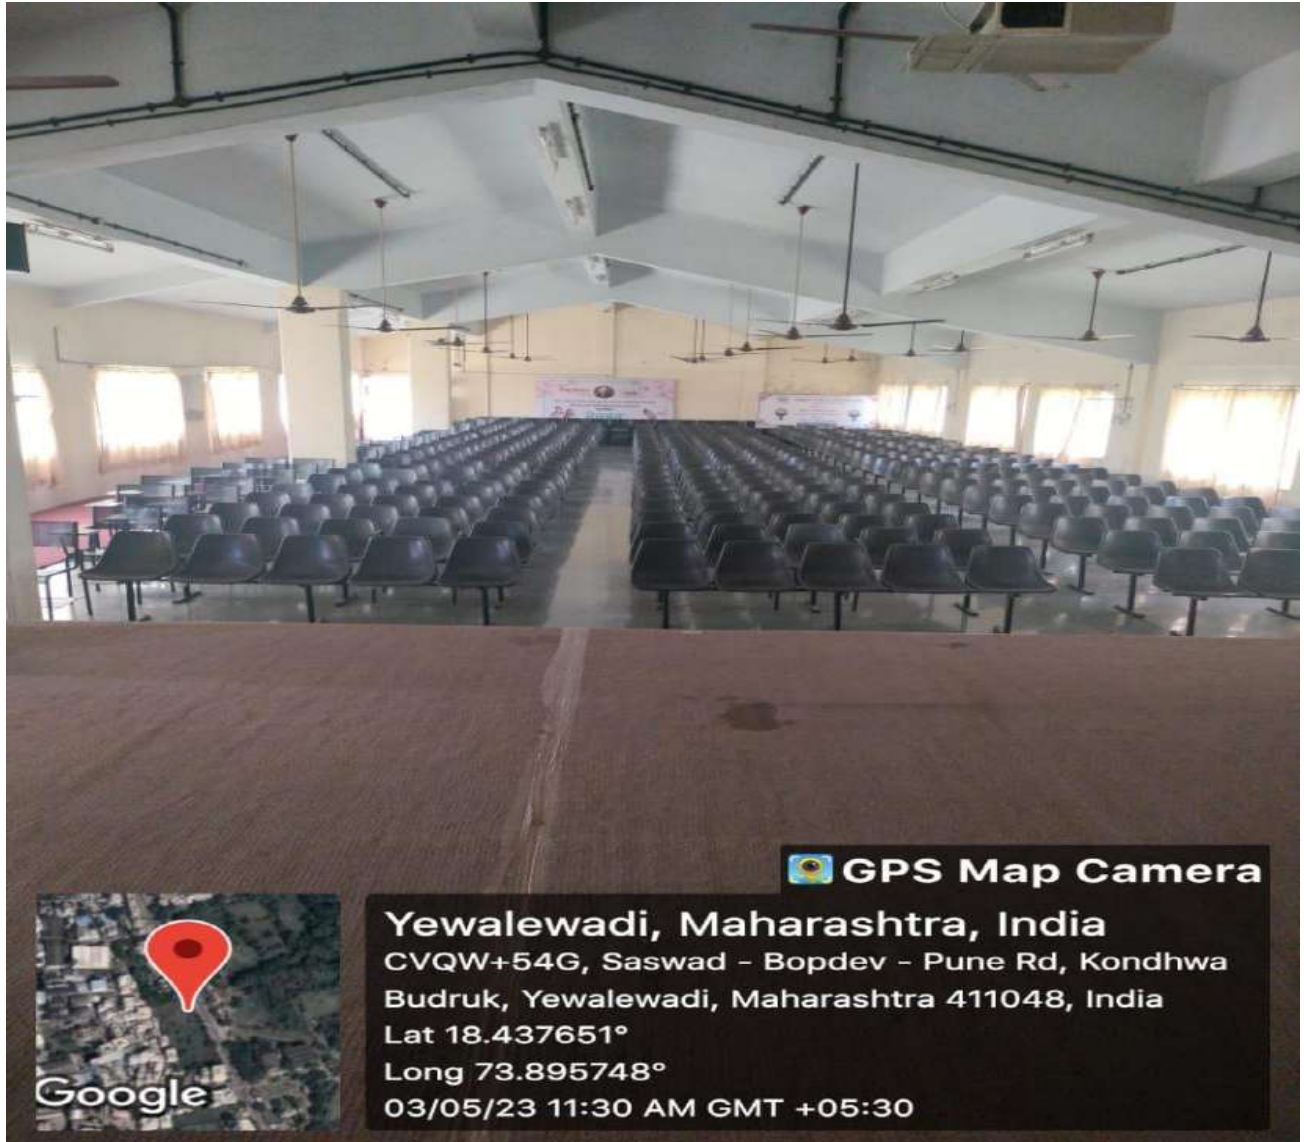

SINHGAD TECHNICAL EDUCATION SOCIETY'S
SINHGAD INSTITUTE OF BUSINESS ADMINISTRATION & RESEARCH

(Approved by AICTE, Recognized by Government of Maharashtra, Affiliated to Savitribai Phule Pune University)

Near PMC Octroi Post, Kondhwa - Saswad Road, Kondhwa (Bk), Pune - 411048 Phone : 020 - 67571101 / 02

Email: director_sibar@sinhgad.edu Web: www.sinhgad.edu

Sinhgad Institutes

Prof. M. N. Navale

M. E. (Elect.), MIE, MBA

FOUNDER PRESIDENT

Dr. (Mrs.) Sunanda M. Navale

B. A., MPM, Ph. D.

FOUNDER SECRETARY

Dr. Dhananjay T. Mandlik

Ph.D. M.Phil., MBA, MCA, MCM, M.COM,
M.A (Psychology), D.L.L. & L.W, DTL

DIRECTOR

GPS Map Camera